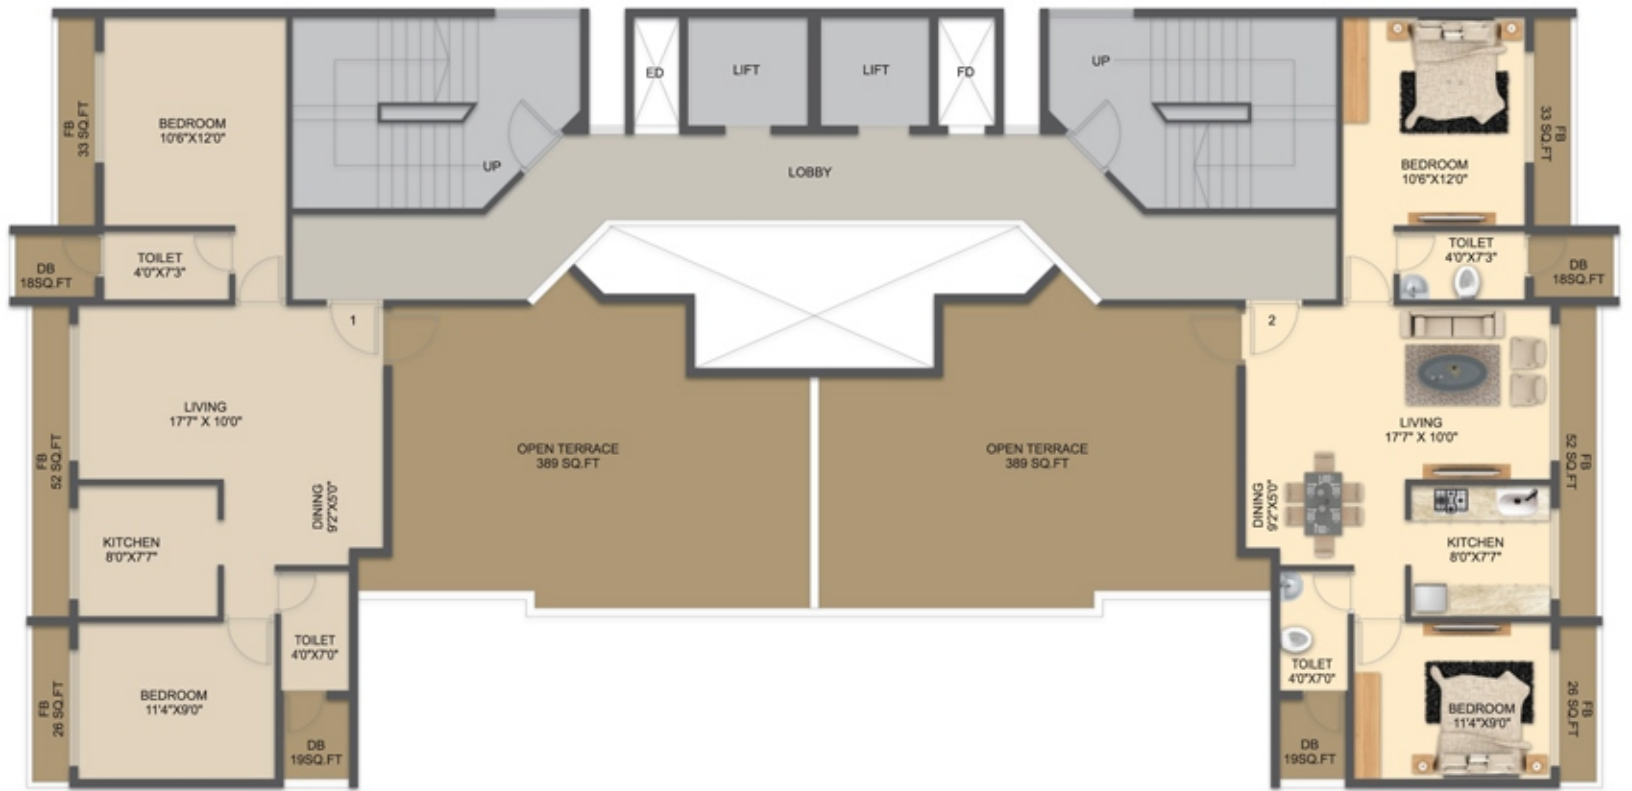

Intercom & Video Door Security
Stay as sharp as an Owl

Grand Entrance Lobby
Feel the pride of the Peacock while entering

Ground Floor Plan

Typical Floor Plan
1st, 3rd, 5th, 7th

Typical Floor Plan
2nd, 4th, 6th

Typical Floor Plan
8th, 10th

Typical Floor Plan
9th, 11th

12th Floor Plan

13th Floor Plan

Prominently Located In Ulwe.

Eyeshot Distance From The Proposed Navi Mumbai Airport

Half An Hour Distance From Kamala Bird Sanctuary.