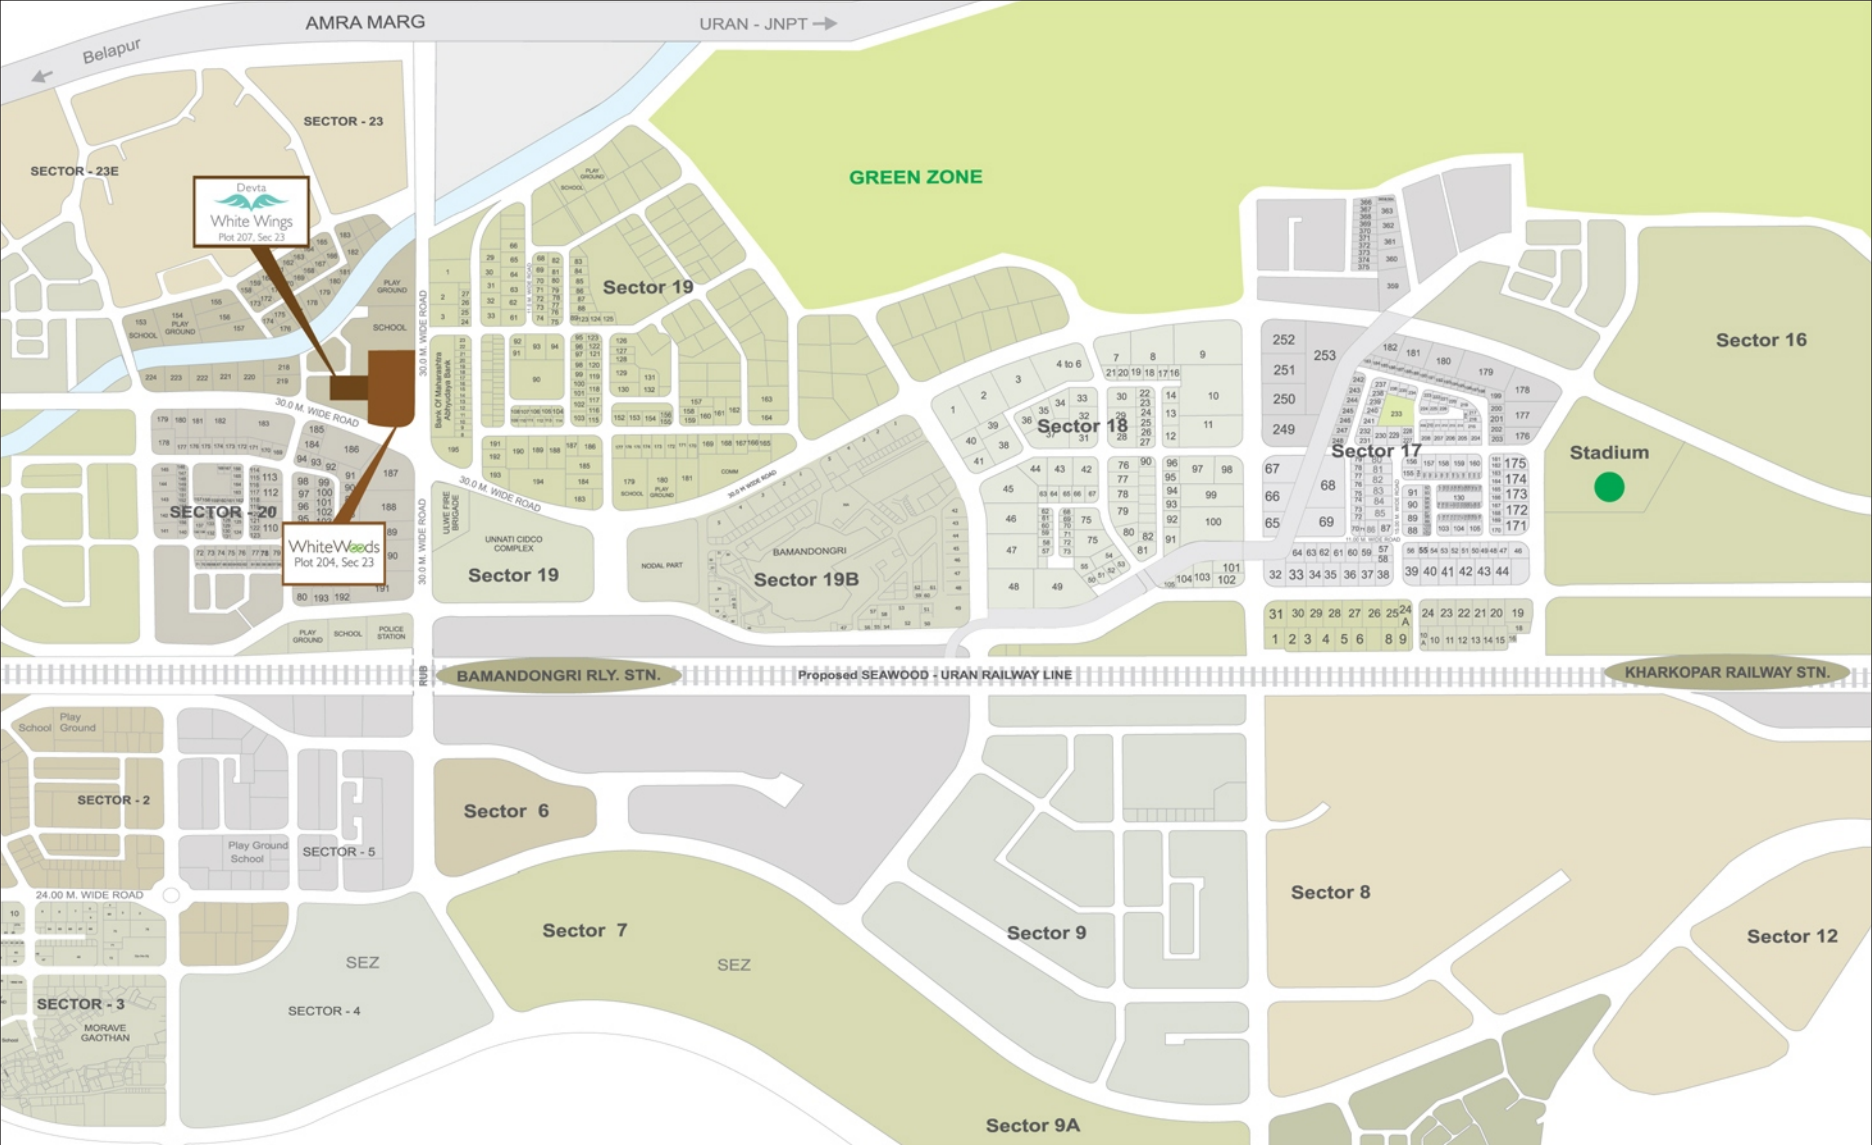

Typical Floor Plan
8th, 10th

Typical Floor Plan
9th, 11th

12th Floor Plan

13th Floor Plan

Prominently Located In Ulwe.

Eyeshot Distance From The Proposed Navi Mumbai Airport

Half An Hour Distance From Kamala Bird Sanctuary.

Just 4 Minutes Drive From Ramsheth Thakur International Sports Complex.

Prominently Located In Ulwe.

10 Minutes Drive From Upcoming Mumbai Trans Harbour Link.

SHAGUN REALTY
BUILDING ICONS

Site : Plot No. 207, Sector - 23, Ulwe, Navi Mumbai. Maharashtra - 410206.